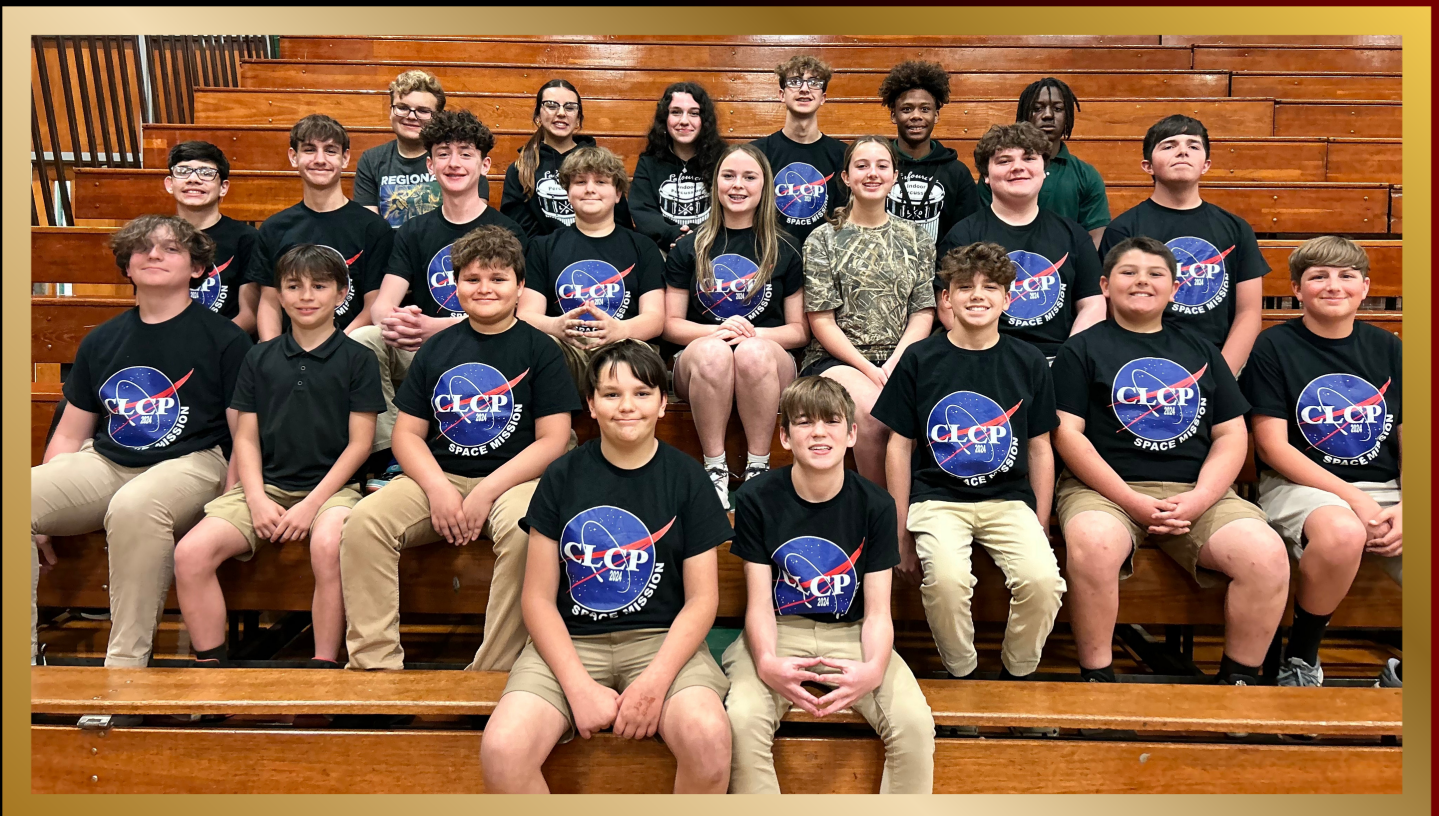

CENTRAL LAFOUCHE CADET STANDSTILL