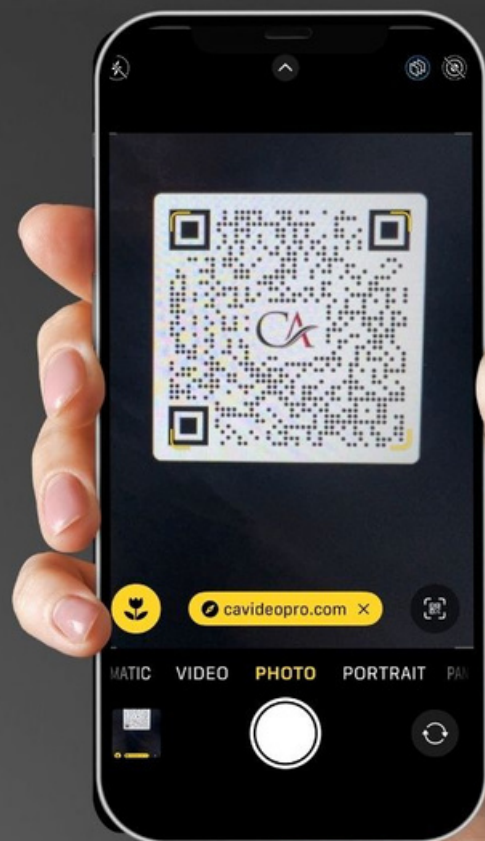

Warm regards,
LMCGPC Board of Directors

CA VIDEO PRODUCTIONS

Two Great Ways to Watch!

Watch it Live!

LIVE-STREAM

(ONLY AVAILABLE DURING LIVE PERFORMANCE)

Watch it Later!

VIDEO ON DEMAND